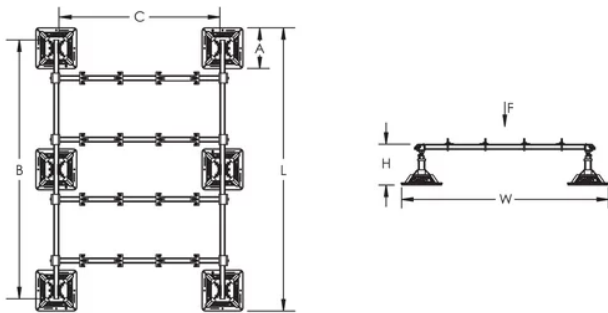

Longueur: 2172-mm

Post Base: 314 mm x 6 pc mm

Square Tube: 1981 mm x 2 pc mm

Cross Bar Assembly: 1232 mm x 4 pc mm

Width: 1588-mm

Surface Area: 0,56-m²

Unit Weight: 56-kg

Ultimate Static Load: 9960 N

ADDITIONAL PRODUCT DETAILS

La charge statique doit être stable et uniformément distribuée sur le châssis.

DIAGRAMS

AVERTISSEMENT

Les produits nVent doivent être installés et utilisés conformément aux consignes figurant dans les fiches d'instructions et les documents de formation des produits nVent. Les fiches d'instructions sont disponibles à l'adresse suivante: www.nvent.com et auprès de votre représentant du service client nVent. Une mauvaise installation, une utilisation incorrecte, une application erronée ou toute autre forme de non-respect scrupuleux des instructions et avertissements de nVent peuvent entraîner un dysfonctionnement du produit, des dommages matériels, des lésions corporelles graves et le décès et/ou annuler votre garantie.