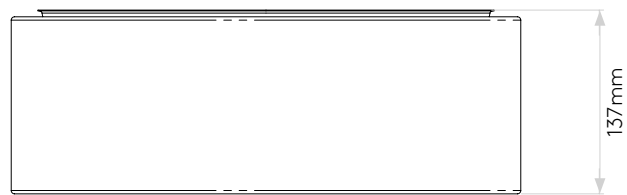

Please note that some dimensions may vary slightly due to manufacturing tolerances, this includes cable entry and fixing holes

Veillez noter que certaines dimensions peuvent varier légèrement en raison des tolérances de fabrication, y compris l'entrée de câble et les trous de fixation.

Bitte beachten Sie, dass die Maße Fertigungstoleranzen unterliegen und daher in geringem Umfang von der angegebenen Größe abweichen können. Dies gilt auch für Kabeleingänge und Befestigungslöcher.

Si prega notare che possono esserci piccole variazioni in alcune dimensioni dovute alle tolleranze di produzione, queste includono l'ingresso del cavo e i fori di fissaggio.