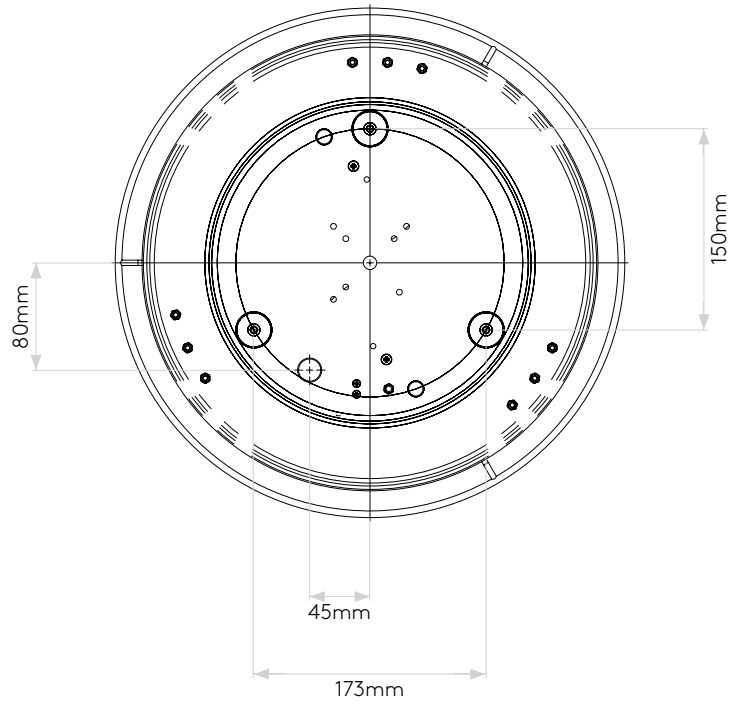

Please note that some dimensions may vary slightly due to manufacturing tolerances, this includes cable entry and fixing holes

Veillez noter que certaines dimensions peuvent varier légèrement en raison des tolérances de fabrication, y compris l'entrée de câble et les trous de fixation.

Bitte beachten Sie, dass die Maße Fertigungstoleranzen unterliegen und daher in geringem Umfang von der angegebenen Größe abweichen können. Dies gilt auch für Kabeleingänge und Befestigungslöcher.

Si prega notare che possono esserci piccole variazioni in alcune dimensioni dovute alle tolleranze di produzione, queste includono l'ingresso del cavo e i fori di fissaggio.