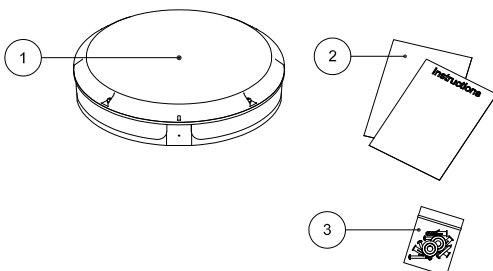

The control gear provides basic insulation between the LV supply and the control circuit.

Product Description	Wattage	SAP Code	Height (H)	Diameter (D)
LARA LED 250 800 840 MWS WH	10W	96666109	70	Ø250
LARA LED 250 800 840 MWS BLK	10W	96666110	70	Ø250
LARA LED 250 800 840 MWS WH E3	10W	96666111	70	Ø250
LARA LED 250 800 840 MWS BLK E3	10W	96666112	70	Ø250
LARA LED 300 1200 840 MWS WH	13W	96666113	70	Ø300
LARA LED 300 1200 840 MWS BLK	13W	96666114	70	Ø300
LARA LED 300 1200 840 MWS WH E3	13W	96666115	70	Ø300
LARA LED 300 1200 840 MWS BLK E3	13W	96666116	70	Ø300
LARA LED 330 2000 840 MWS WH	19W	96629754	70	Ø338
LARA LED 330 2000 840 MWS WH E3	19W	96629756	70	Ø338

Optional trim accessory	SAP Code	Size (diameter)	Trim colour
LARA BEZEL TRIM SMALL 250 WH	96666121	Ø250	White
LARA BEZEL TRIM LARGE 300 WH	96666122	Ø300	White
LARA BEZEL TRIM SMALL 250 BLK	96666123	Ø250	Black
LARA BEZEL TRIM LARGE 300 BLK	96666124	Ø300	Black
LARA EYELID TRIM SMALL 250 BLK	96666125	Ø250	Black
LARA EYELID TRIM LARGE 300 BLK	96666126	Ø300	Black
LARA EYELID GRILLE TRIM SMALL 250 BLK	96666127	Ø250	Black
LARA EYELID GRILLE TRIM LARGE 300 BLK	96666128	Ø300	Black
LARA GRILLE TRIM SMALL 250 BLK	96666129	Ø250	Black
LARA GRILLE TRIM LARGE 300 BLK	96666130	Ø300	Black
LARA BEZEL TRIM X-LARGE 330 WH	96630071	Ø338	White
LARA BEZEL TRIM X-LARGE 330 SIL	96630072	Ø338	Silver
LARA BEZEL TRIM LARGE 300 SIL	96630073	Ø300	Silver
LARA BEZEL TRIM SMALL 250 SIL	96630074	Ø250	Silver

All dimensions in mm

1	x1
2	x1
3	x1

MWS

DEFAULT	→ 100%
DÉFAUT	⌚ 5min
STANDARD	☾ ⚙ Disabled

Detection Area	1	2	3	
I	●	●	●	100%
II	○	●	●	75%
III	○	○	●	50%
IV	○	○	○	30%
V	○	○	○	10%

Hold Time	1	2	3	
I	●	●	●	5s
II	○	●	●	30s
III	○	○	●	1min
IV	○	○	○	5min
V	○	○	○	10min
VI	○	○	○	20min
VII	○	○	○	30min