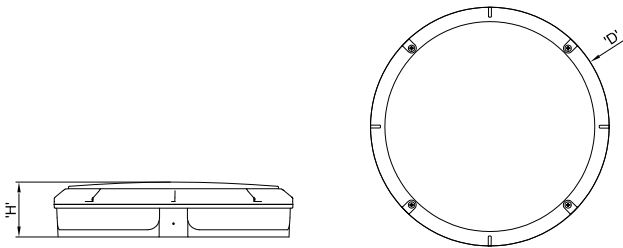

The control gear provides basic insulation between the LV supply and the control circuit.

Product Description	Wattage	SAP Code	Height (H)	Diameter (D)
LARA LED 250 800 840 MWS WH	10W	96666109	70	Ø250
LARA LED 250 800 840 MWS BLK	10W	96666110	70	Ø250
LARA LED 250 800 840 MWS WH E3	10W	96666111	70	Ø250
LARA LED 250 800 840 MWS BLK E3	10W	96666112	70	Ø250
LARA LED 300 1200 840 MWS WH	13W	96666113	70	Ø300
LARA LED 300 1200 840 MWS BLK	13W	96666114	70	Ø300
LARA LED 300 1200 840 MWS WH E3	13W	96666115	70	Ø300
LARA LED 300 1200 840 MWS BLK E3	13W	96666116	70	Ø300
LARA LED 330 2000 840 MWS WH	19W	96629754	70	Ø338
LARA LED 330 2000 840 MWS WH E3	19W	96629756	70	Ø338

Optional trim accessory	SAP Code	Size (diameter)	Trim colour
LARA BEZEL TRIM SMALL 250 WH	96666121	Ø250	White
LARA BEZEL TRIM LARGE 300 WH	96666122	Ø300	White
LARA BEZEL TRIM SMALL 250 BLK	96666123	Ø250	Black
LARA BEZEL TRIM LARGE 300 BLK	96666124	Ø300	Black
LARA EYELID TRIM SMALL 250 BLK	96666125	Ø250	Black
LARA EYELID TRIM LARGE 300 BLK	96666126	Ø300	Black
LARA EYELID GRILLE TRIM SMALL 250 BLK	96666127	Ø250	Black
LARA EYELID GRILLE TRIM LARGE 300 BLK	96666128	Ø300	Black
LARA GRILLE TRIM SMALL 250 BLK	96666129	Ø250	Black
LARA GRILLE TRIM LARGE 300 BLK	96666130	Ø300	Black
LARA BEZEL TRIM X-LARGE 330 WH	96630071	Ø338	White
LARA BEZEL TRIM X-LARGE 330 SIL	96630072	Ø338	Silver
LARA BEZEL TRIM LARGE 300 SIL	96630073	Ø300	Silver
LARA BEZEL TRIM SMALL 250 SIL	96630074	Ø250	Silver

All dimensions in mm

1	x1
2	x1
3	x1