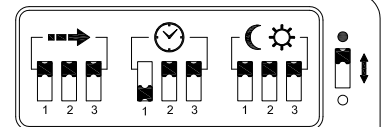

Optional trim accessory	SAP Code	Size (diameter)	Trim colour
LARA BEZEL TRIM SMALL 250 WH	96666121	Ø250	White
LARA BEZEL TRIM LARGE 300 WH	96666122	Ø300	White
LARA BEZEL TRIM SMALL 250 BLK	96666123	Ø250	Black
LARA BEZEL TRIM LARGE 300 BLK	96666124	Ø300	Black
LARA EYELID TRIM SMALL 250 BLK	96666125	Ø250	Black
LARA EYELID TRIM LARGE 300 BLK	96666126	Ø300	Black
LARA EYELID GRILLE TRIM SMALL 250 BLK	96666127	Ø250	Black
LARA EYELID GRILLE TRIM LARGE 300 BLK	96666128	Ø300	Black
LARA GRILLE TRIM SMALL 250 BLK	96666129	Ø250	Black
LARA GRILLE TRIM LARGE 300 BLK	96666130	Ø300	Black
LARA BEZEL TRIM X-LARGE 330 WH	96630071	Ø338	White
LARA BEZEL TRIM X-LARGE 330 SIL	96630072	Ø338	Silver
LARA BEZEL TRIM LARGE 300 SIL	96630073	Ø300	Silver
LARA BEZEL TRIM SMALL 250 SIL	96630074	Ø250	Silver

All dimensions in mm

1	x1
2	x1
3	x1

MWS

DEFAULT	→ 100%
DÉFAUT	⌚ 5min
STANDARD	☾ ⚙ Disabled

Detection Area	1	2	3	
I	●	●	●	100%
II	○	●	●	75%
III	○	○	●	50%
IV	○	○	○	30%
V	○	○	○	10%

Hold Time	1	2	3	
I	●	●	●	5s
II	○	●	●	30s
III	○	○	●	1min
IV	○	○	○	5min
V	○	○	○	10min
VI	○	○	○	20min
VII	○	○	○	30min