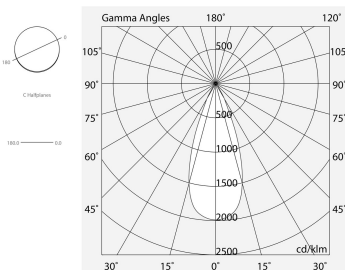

Standards

Photobiological risk: RISK GROUP 1 Certified fixture in RISK GROUP 1 (Low Risk)-The fixture does not pose a hazard due to normal behavioral limitations on exposure - in accordance with CEI EN 62471:2010-01, IEC TR 62778:2014.

CAM edilizia: The product complies with the requirements for public buildings, ministerial decree of 23rd June 2022 n.256.

[View more product info](#)