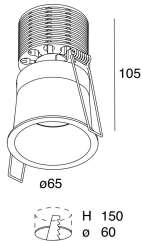

Features

Use: Indoor
Type of installation: RECESSED INTO PLASTERBOARD
Emission: DIRECT
Optics: SPOT
Beam: 36°
Colour: BLACK
Dimming: WITH ACCESSORY
Emergency: WITH ACCESSORY
A: Ø65mm
H: 105mm
D: 60mm
Warranty: 5 years
Weight: 0.315kg

Tech data

Luminaire luminous flux: 696lm
Luminous flux in emergency: 1h: 44% / 3h: 18%
IP: 20
Insulation class: III
Supply voltage: DC 500 mA
UGR: <19
SELV: No

Source

Light source: LED
Source power: 10W
Source luminous flux: 1010lm
Colour temperature: 4000K
CRI: >90
LED lifespan: 30000h L70 B20

Compliance

CEI EN 60598-1:2015 + A11:2009. IEC 60598-2:2015 2-1, 2-2

Standards

Photobiological risk: RISK GROUP 1 Certified fixture in RISK GROUP 1 (Low Risk)-The fixture does not pose a hazard due to normal behavioral limitations on exposure - in accordance with CEI EN 62471:2010-01, IEC TR 62778:2014.

CAM edilizia: The product complies with the requirements for public buildings, ministerial decree of 23rd June 2022 n.256.

[View more product info](#)