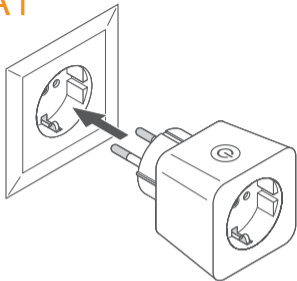

OSRAM

SMART⁺

PLUG EU

Works with
Apple HomeKit

 **Bluetooth[®]**

A1

HOME APP

A2