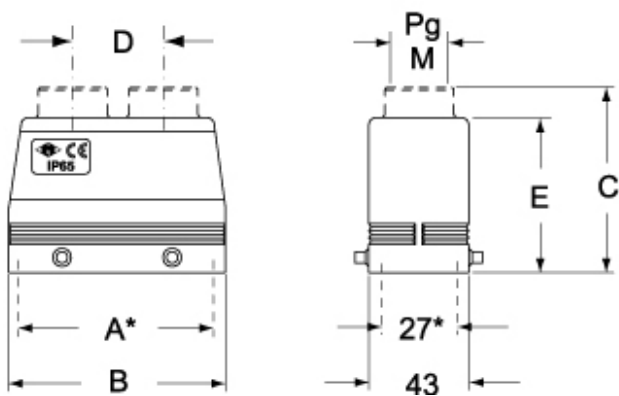

Part number

MFV 10.220

Hood, C-TYPE series, with 4 pegs, M20 x 2 double top cable entry without adapter, size "57.27", high construction

Product description		Material properties	
Product type	Hood	Colour	RAL 7040 grey
Series	C-TYPE	RoHs conformity	Compliant
Closing type	With 4 pegs	China RoHs - EFUP	E
Size	Size 57.27	REACH SVHC substances	No
Cable entry	Double top cable entry M20 x 2	Approvals / Standards	
Specification	High construction	Certifications	DNV, BV
Technical data		UL	ECBT2
IP degree of protection	IP65 / IP66 / IP69	cUL	ECBT8
Further technical details		General ordering information	
Weight	152,00 g	EAN13 code	8015747115308
Operating temperature range (min, max)	-40°C...+125°C	eCl@ss 8.1	27440202
		ETIM 7.0	EC000437
		Packaging Information	
		Packaging length	255,00 mm
		Packaging height	150,00 mm
		Packaging width	180,00 mm
		Packaging weight	1,79 kg
		Packaging volume	6,89 dm ³
		Packaging description	Carton box
		Packaging quantity	10 Pcs
		Packaging EAN code	8015747228763
		Sub-packaging weight	0,90 kg
		Sub-packaging description	Plastic packaging
		Sub-packaging quantity	5 Pcs
		Sub-packaging EAN barcode	8015747115391

Part number

MFV 10.220

Catalogue drawings

CZAV L2 - (MZAV L2) - [MZFV L2]

CAV - MAV - MFV

Notes

Dimensions shown in mm are not binding and may be changed without notice.