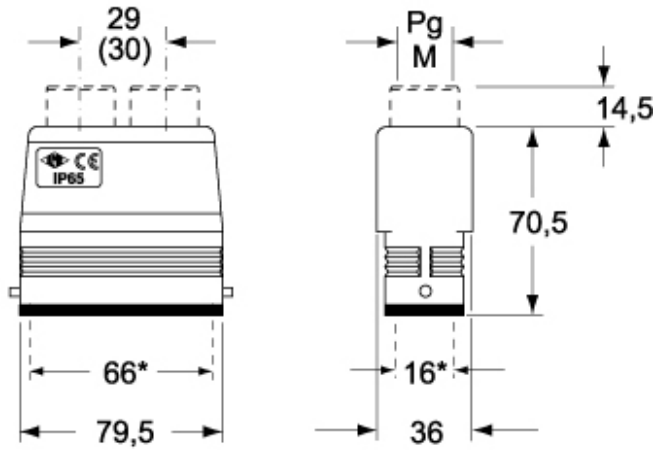

Part number

MFV 10.220

Hood, C-TYPE series, with 4 pegs, M20 x 2 double top cable entry without adapter, size "57.27", high construction

Product description		Material properties	
Product type	Hood	Colour	RAL 7040 grey
Series	C-TYPE	RoHs conformity	Compliant
Closing type	With 4 pegs	China RoHs - EFUP	E
Size	Size 57.27	REACH SVHC substances	No
Cable entry	Double top cable entry M20 x 2	Approvals / Standards	
Specification	High construction	Certifications	DNV, BV
Technical data		UL	ECBT2
IP degree of protection	IP65 / IP66 / IP69	cUL	ECBT8
Further technical details		General ordering information	
Weight	152,00 g	EAN13 code	8015747115308
Operating temperature range (min, max)	-40°C...+125°C	eCl@ss 8.1	27440202
		ETIM 7.0	EC000437
		Packaging Information	
		Packaging length	255,00 mm
		Packaging height	150,00 mm
		Packaging width	180,00 mm
		Packaging weight	1,79 kg
		Packaging volume	6,89 dm ³
		Packaging description	Carton box
		Packaging quantity	10 Pcs
		Packaging EAN code	8015747228763
		Sub-packaging weight	0,90 kg
		Sub-packaging description	Plastic packaging
		Sub-packaging quantity	5 Pcs
		Sub-packaging EAN barcode	8015747115391

Part number

MFV 10.220

Catalogue drawings

CZAV L2 - (MZAV L2) - [MZFV L2]

CAV - MAV - MFV

Notes

Dimensions shown in mm are not binding and may be changed without notice.