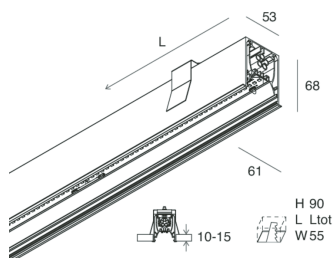

## Features

Use: Indoor  
Type of installation: RECESSED INTO PLASTERBOARD  
Emission: DIRECT  
Optics: OPAL  
Colour: WHITE  
Dimming: PUSH, DALI  
Emergency: NO  
L: 1400mm  
A: 61mm  
H: 68mm  
Made in: ITALY  
Warranty: 5 years  
Weight: 3.5kg