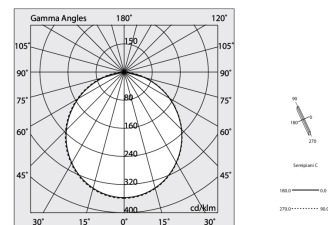

## Features

Use: Indoor  
Type of installation: RECESSED INTO PLASTERBOARD  
Emission: DIRECT  
Optics: OPAL  
Colour: WHITE  
Dimming: PUSH, DALI  
Emergency: NO  
L: 1400mm  
A: 61mm  
H: 68mm  
Made in: ITALY  
Warranty: 5 years  
Weight: 3.5kg