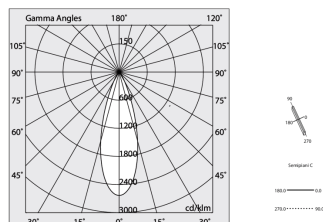

L-16 TRACK

108506.01

novalux
ITALIAN LIGHTING DESIGN SINCE 1948

Features

Use: Indoor
Type of installation: TRACK
Emission: ADJUSTABLE
Optics: SPOT
Beam: 40°
Colour: WHITE
Dimming: DALI
Emergency: NO
L: 151mm
A: Ø 42mm
H: 70mm
Made in: ITALY
Warranty: 5 years

Tech data

Luminaire input power: 8W
Luminaire luminous flux: 539lm
IP: 20
Insulation class: III
Supply voltage: 48 Vdc
SELV: Si

Source

Light source: LED
Source power: 6W
Colour temperature: 4000K
CRI: >90
Colour tolerance: 3 Step MacAdam
LED lifespan: 50000h L80 B20