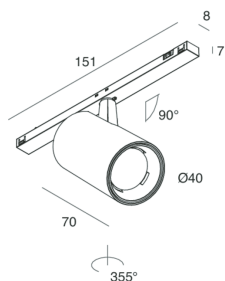

L-16 TRACK

108506.01

novalux
ITALIAN LIGHTING DESIGN SINCE 1948

Features

Use: Indoor
Type of installation: TRACK
Emission: ADJUSTABLE
Optics: SPOT
Beam: 40°
Colour: WHITE
Dimming: DALI
Emergency: NO
L: 151mm
A: Ø 42mm
H: 70mm
Made in: ITALY
Warranty: 5 years