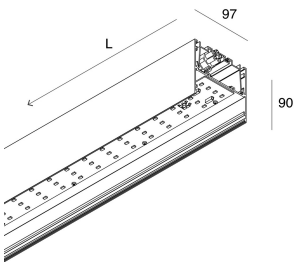

## Features

Use: Indoor  
Type of installation: SUSPENDED, CEILING MOUNTED  
Emission: DIRECT  
Optics: OPAL  
Colour: BLACK  
Dimming: ON/OFF  
Emergency: NO  
L: 2400mm  
A: 97mm  
H: 90mm  
Made in: ITALY  
Warranty: 5 years  
Weight: 6.6kg