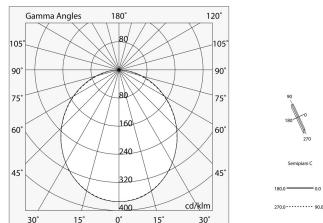

## Features

Use: Indoor  
Type of installation: SUSPENDED, CEILING MOUNTED  
Emission: DIRECT  
Optics: OPAL  
Colour: BLACK  
Dimming: ON/OFF  
Emergency: NO  
L: 2400mm  
A: 97mm  
H: 90mm  
Made in: ITALY  
Warranty: 5 years  
Weight: 6.6kg