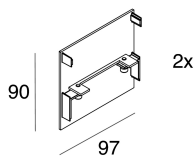

LUCKY MAXI

106203.02 + 106221.99

novalux

ITALIAN LIGHTING DESIGN SINCE 1948

COMPLETION ACCESSORIES

LUCKY MAXI: TESTATE NERE (COPPIA)

106230.02