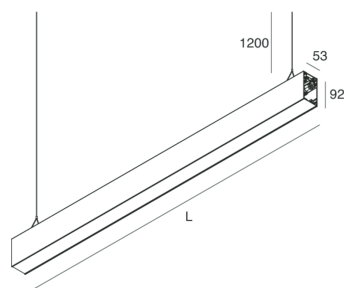

HERO B

1087B9.01

novalux

ITALIAN LIGHTING DESIGN SINCE 1948

Features

Use: Indoor
Type of installation: SUSPENDED
Emission: INDIRECT
Optics: OPAL
Colour: WHITE
Dimming: PUSH
Emergency: NO
L: 1120mm
A: 53mm
H: 92mm
Made in: ITALY
Warranty: 5 years
Weight: 4kg