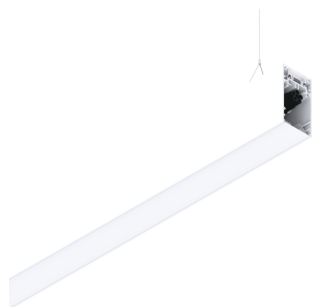

HERO B

1087B9.01

novalux

ITALIAN LIGHTING DESIGN SINCE 1948

Features

Use: Indoor
Type of installation: SUSPENDED
Emission: INDIRECT
Optics: OPAL
Colour: WHITE
Dimming: PUSH
Emergency: NO
L: 1120mm
A: 53mm
H: 92mm
Made in: ITALY
Warranty: 5 years
Weight: 4kg

Tech data

Luminaire input power: 20W
Luminaire luminous flux: 2076lm
IP: 40
Insulation class: I
Supply voltage: 220-240V 50/60Hz
SELV: Si

Source

Light source: LED
Source power: 18W
Colour temperature: 2700K
CRI: >90
Colour tolerance: 3 Step MacAdam
LED lifespan: 50000h L80 B20