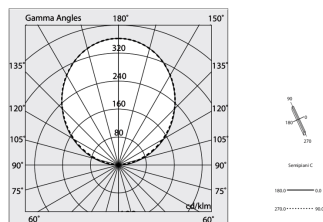

HERO B

1087B9.01

novalux

ITALIAN LIGHTING DESIGN SINCE 1948

Features

Use: Indoor
Type of installation: SUSPENDED
Emission: INDIRECT
Optics: OPAL
Colour: WHITE
Dimming: PUSH
Emergency: NO
L: 1120mm
A: 53mm
H: 92mm
Made in: ITALY
Warranty: 5 years
Weight: 4kg