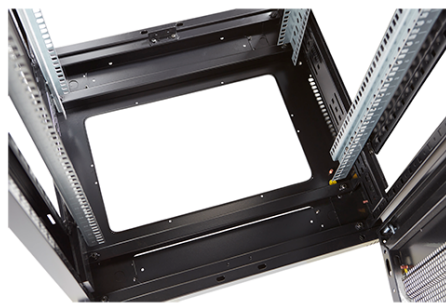

Référence du produit: 542-4286-WDBF-BK

Images du produit

Four-way brush entry roof panel

Quick-slam latch side panels

Swing handle wave vented front door

Wardrobe vented rear doors

Large base entry

High-density vertical cable management