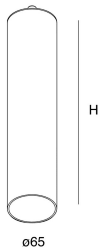

TUBO

111104.21

novalux
ITALIAN LIGHTING DESIGN SINCE 1948

Features

Use: Indoor
Type of installation: SUSPENDED, CEILING MOUNTED
Emission: DIRECT
Optics: SPOT
Colour: CAPPUCCINO
Dimming: ON/OFF
Emergency: NO
H: 800mm
ø: Ø65
Made in: ITALY
Warranty: 5 years
Weight: 2.2kg

Tech data

IP: 20
Insulation class: I
Supply voltage: 220-240V 50/60Hz

Source

Fitting: GU10
Source power: 50W

Compliance

CEI EN 60598-1:2015 + A11:2009. IEC 60598-2:2015 2-1

[View more product info](#)

Novalux S.r.l. via Marzabotto, 2 40050 Funo di Argelato (BO) Italy
Tel: +39 051 860558 · Fax +39 051 6647859 · Mail: info@novalux.it · VAT number 00536541204 · novalux.com
Company subject to the management and coordination by SLV GmbH