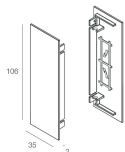

RECTA

111422.01

novalux
ITALIAN LIGHTING DESIGN SINCE 1948

COMPLETION ACCESSORIES

RECTA: COPPIA TESTATE BI

111428.01