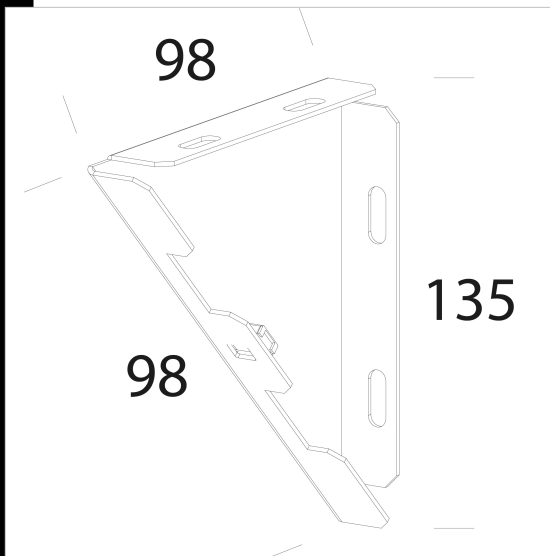

588 etrier

Étrier pour fixation murale. Jeu de 2 pièces.

Download

DXF 2D
- 588.dxf

Code	Kg	WTot	Colour
993971-00	0,13	0 W	BLANC

Prodotti

- 602 Disanlens

- 601 Disanlens

The reported luminous flux is the flux emitted by the light source with a tolerance of $\pm 10\%$ compared to the indicated value. The W tot column indicates the total wattage absorbed by the system without exceeding 10% of the indicated