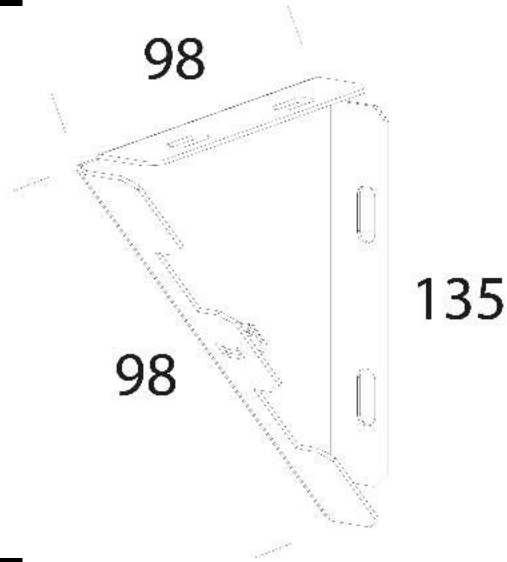

588 etrier

Étrier pour fixation murale. Jeu de 2 pièces.

Download

DXF 2D
- 588.dxf

Code	Kg	WTot	Colour
993971-00	0,13	0 W	BLANC

Prodotti

- 602 Disanlens

- 601 Disanlens

The reported luminous flux is the flux emitted by the light source with a tolerance of $\pm 10\%$ compared to the indicated value. The W tot column indicates the total wattage absorbed by the system without exceeding 10% of the indicated