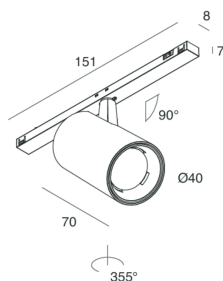

## Features

Use: Indoor  
Type of installation: TRACK  
Emission: ADJUSTABLE  
Optics: SPOT  
Beam: 40°  
Colour: BLACK  
Dimming: DALI  
Emergency: NO  
L: 151mm  
A: Ø 42mm  
H: 70mm  
Made in: ITALY  
Warranty: 5 years