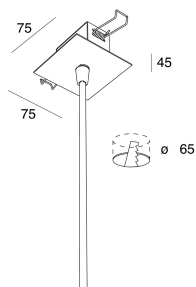

P-30 READY

1058C7.01

novalux
ITALIAN LIGHTING DESIGN SINCE 1948

MOUNTING ACCESSORIES

P-30: ROSONE CARTON. ALIM L=1200 3P BIA

103319.01

P-30: ROSONE LATER. ALIM L=1200 3P BIA

103320.01

Novalux S.r.l. via Marzabotto, 2 40050 Funo di Argelato (BO) Italy
Tel: +39 051 860558 · Fax +39 051 6647859 · Mail: info@novalux.it · VAT number 00536541204 · novalux.com
Company subject to the management and coordination by SLV GmbH

This technical data sheet is owned by Novalux S.r.l., all rights reserved. Novalux S.r.l. reserves the right to make changes without prior notice.