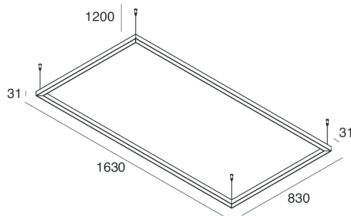

Novalux S.r.l. via Marzabotto, 2 40050 Funo di Argelato (BO) Italy
Tel: +39 051 860558 · Fax +39 051 6647859 · Mail: info@novalux.it · VAT number 00536541204 · novalux.com
Company subject to the management and coordination by SLV GmbH

This technical data sheet is owned by Novalux S.r.l., all rights reserved. Novalux S.r.l. reserves the right to make changes without prior notice.