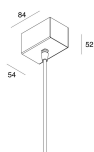

This technical data sheet is owned by Novalux S.r.l., all rights reserved. Novalux S.r.l. reserves the right to make changes without prior notice.

P-30 READY

1058C7.01

novalux
ITALIAN LIGHTING DESIGN SINCE 1948

MOUNTING ACCESSORIES

P-30: ROSONE CARTON. ALIM L=1200 3P BIA

103319.01

P-30: ROSONE LATER. ALIM L=1200 3P BIA

103320.01

Novalux S.r.l. via Marzabotto, 2 40050 Funo di Argelato (BO) Italy
Tel: +39 051 860558 · Fax +39 051 6647859 · Mail: info@novalux.it · VAT number 00536541204 · novalux.com
Company subject to the management and coordination by SLV GmbH