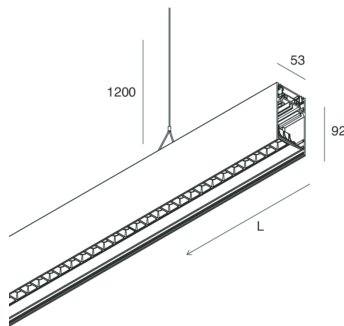

HERO B

108765.02

novalux
ITALIAN LIGHTING DESIGN SINCE 1948

Features

Use: Indoor
Type of installation: SUSPENDED
Emission: DIRECT/INDIRECT
Optics: MICRO OPTICS
Colour: BLACK
Dimming: DALI
Emergency: NO
L: 1428mm
A: 53mm
H: 92mm
Made in: ITALY
Warranty: 5 years
Weight: 5kg