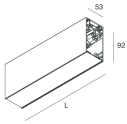

HERO B

108765.02

novalux
ITALIAN LIGHTING DESIGN SINCE 1948

COMPLETION ACCESSORIES

HERO B: MOD.CIECO 250 NE

1087A3.02