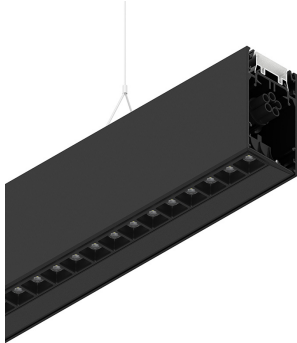

HERO B

108765.02

novalux
ITALIAN LIGHTING DESIGN SINCE 1948

Features

Use: Indoor
Type of installation: SUSPENDED
Emission: DIRECT/INDIRECT
Optics: MICRO OPTICS
Colour: BLACK
Dimming: DALI
Emergency: NO
L: 1428mm
A: 53mm
H: 92mm
Made in: ITALY
Warranty: 5 years
Weight: 5kg

Tech data

Luminaire input power: 69W
Luminaire luminous flux: 6468lm
Direct luminous flux: 3638lm
Indirect luminous flux: 2830lm
IP: 40
Insulation class: I
Supply voltage: 220-240V 50/60Hz
UGR: <19
SELV: Si