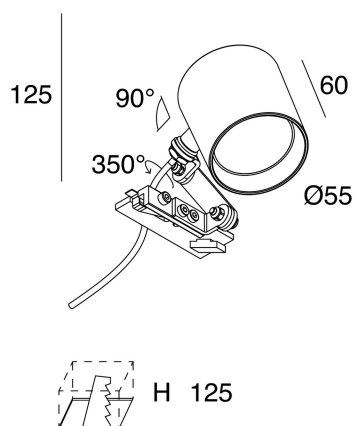

GHOST EVO

104045.02

novalux
ITALIAN LIGHTING DESIGN SINCE 1948

Features

Use: Indoor
Emission: ADJUSTABLE
Optics: SPOT
Beam: 14°
Colour: BLACK
Dimming: WITH ACCESSORY
Emergency: NO
H: 65mm
ø: Ø63
Made in: ITALY
Warranty: 5 years
Weight: 0.6kg