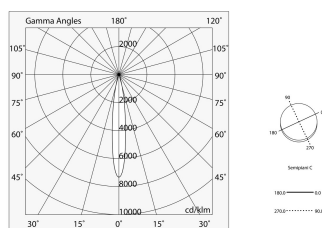

GHOST EVO

104045.02

novalux
ITALIAN LIGHTING DESIGN SINCE 1948

Features

Use: Indoor
Emission: ADJUSTABLE
Optics: SPOT
Beam: 14°
Colour: BLACK
Dimming: WITH ACCESSORY
Emergency: NO
H: 65mm
ø: Ø63
Made in: ITALY
Warranty: 5 years
Weight: 0.6kg