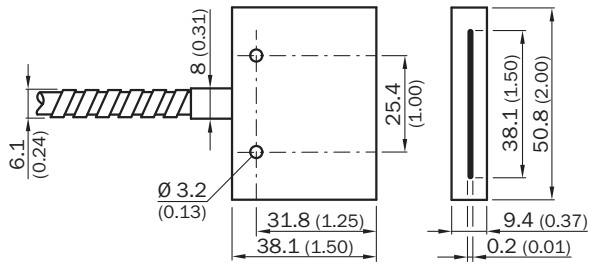

#### Features

<b>Device type</b>	Fibers
<b>Functional principle</b>	Proximity system
<b>For fiber-optic sensor</b>	WLL260
<b>Fiber length</b>	900 mm
<b>Fiber material</b>	Glass fiber
<b>Jacket material</b>	Stainless steel

#### Mechanics/electronics

<b>Bend radius, fibre-optic cable</b>	19 mm
<b>Ambient operating temperature</b>	-58 °C ... +315 °C

**Dimensional drawing** (Dimensions in mm (inch))

LISR40900, LBSR40900