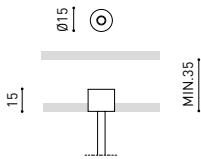

WIRE TRIMLESS ACCESSORIES

FEED
MAINS TRIMLESS* NO DIM
A023-00-01- | W | N |
MAINS THICK TRIMLESS* DIM
A023-00-02- | W | N |