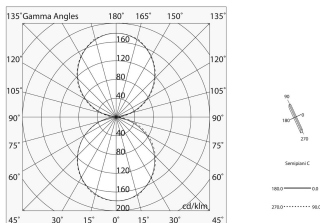

Features

Use: Indoor
Type of installation: WALL
Emission: DIRECT/INDIRECT
Optics: OPAL
Colour: CAPPUCCINO
Dimming: ON/OFF
Emergency: NO
L: 625x625mm
A: 37mm
H: 106mm
Made in: ITALY
Warranty: 5 years

Tech data

Luminaire input power: 50W
Luminaire luminous flux: 2729lm
IP: 40
Insulation class: I
Supply voltage: 220-240V 50/60Hz
SELV: Si

Source

Light source: LED
Source power: 2x23W
Source luminous flux: 6908lm
Colour temperature: 2700K
CRI: >90
Colour tolerance: 3 Step MacAdam
LED lifespan: 50000h L80 B20

Compliance

CEI EN 60598-1:2015 + A11:2009. IEC 60598-2:2015 2-1

Standards

Photobiological risk: RISK GROUP 0 Certified fixture in EXEMPT GROUP, in accordance with CEI EN 62471:2010-01, IEC TR 62778:2014.

CAM edilizia: The product complies with the requirements for public buildings, ministerial decree of 23rd June 2022 n.256.

[View more product info](#)