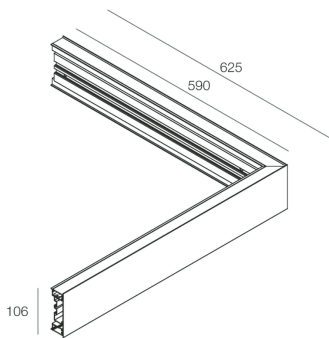

Features

Use: Indoor
Type of installation: WALL
Emission: DIRECT/INDIRECT
Optics: OPAL
Colour: CAPPUCCINO
Dimming: ON/OFF
Emergency: NO
L: 625x625mm
A: 37mm
H: 106mm
Made in: ITALY
Warranty: 5 years

Tech data

Luminaire input power: 50W
Luminaire luminous flux: 2729lm
IP: 40
Insulation class: I
Supply voltage: 220-240V 50/60Hz
SELV: Si

Source

Light source: LED
Source power: 2x23W
Source luminous flux: 6908lm
Colour temperature: 2700K
CRI: >90
Colour tolerance: 3 Step MacAdam
LED lifespan: 50000h L80 B20

Compliance

CEI EN 60598-1:2015 + A11:2009. IEC 60598-2:2015 2-1

Standards

Photobiological risk: RISK GROUP 0 Certified fixture in EXEMPT GROUP, in accordance with CEI EN 62471:2010-01, IEC TR 62778:2014.

CAM edilizia: The product complies with the requirements for public buildings, ministerial decree of 23rd June 2022 n.256.

[View more product info](#)