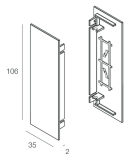

COMPLETION ACCESSORIES

RECTA: COPPIA TESTATE CP

111428.21

Novalux S.r.l. via Marzabotto, 2 40050 Funo di Argelato (BO) Italy
Tel: +39 051 860558 · Fax +39 051 6647859 · Mail: info@novalux.it · VAT number 00536541204 · novalux.com
Company subject to the management and coordination by SLV GmbH