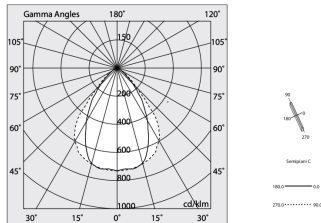

HERO C

108810.01 + 108912.99

novalux
ITALIAN LIGHTING DESIGN SINCE 1948

Features

Use: Indoor
Type of installation: RECESSED INTO PLASTERBOARD
Emission: DIRECT
Optics: MICROPRISMATIZED
Colour: WHITE
Dimming: ON/OFF
Emergency: Autonomy 1h/Recharge time 12h
L: 1680mm
A: 61mm
H: 68mm
Made in: ITALY
Warranty: 5 years except battery
Weight: 5.2kg

Tech data

Luminaire input power: 40.5W
Luminaire luminous flux: 3129lm
Luminous flux in emergency: 10%
IP: 40
Insulation class: I
Supply voltage: 220-240V 50/60Hz
UGR: <19
SELV: Si

Source

Light source: LED
Source power: 36W
Colour temperature: 2700K
CRI: >90
Colour tolerance: 3 Step MacAdam
LED lifespan: 50000h L80 B20

Compliance

CEI EN 60598-1:2021 + A11:2023, CEI EN 60598-2-1:2022, CEI EN 60598-2-2:2012, CEI EN 60598-2-22:2023

Standards

Photobiological risk: RISK GROUP 0 Certified fixture in EXEMPT GROUP, in accordance with CEI EN 62471:2010-01, IEC TR 62778:2014.
CAM edilizia: The product complies with the requirements for public buildings, ministerial decree of 23rd June 2022 n.256.

Average luminance

Average luminance limits for DSE workstation 65°(in accordance to EN 12464-1:2012).

[View more product info](#)

Novalux S.r.l. via Marzabotto, 2 40050 Funo di Argelato (BO) Italy
Tel: +39 051 860558 · Fax +39 051 6647859 · Mail: info@novalux.it · VAT number 00536541204 · novalux.com
Company subject to the management and coordination by SLV GmbH

This technical data sheet is owned by Novalux S.r.l., all rights reserved. Novalux S.r.l. reserves the right to make changes without prior notice.
Last update: 21/3/2024, 17:34:29