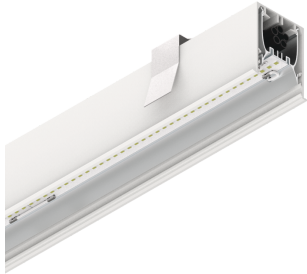

## Features

Use: Indoor  
Type of installation: RECESSED INTO PLASTERBOARD  
Emission: DIRECT  
Optics: MICROPRISMATIZED  
Colour: WHITE  
Dimming: ON/OFF  
Emergency: Autonomy 1h/Recharge time 12h  
L: 1680mm  
A: 61mm  
H: 68mm  
Made in: ITALY  
Warranty: 5 years except battery  
Weight: 5.2kg

## Tech data

Luminaire input power: 40.5W  
Luminaire luminous flux: 3129lm  
Luminous flux in emergency: 10%  
IP: 40  
Insulation class: I  
Supply voltage: 220-240V 50/60Hz  
UGR: <19  
SELV: Si