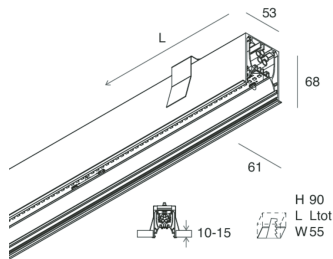

## Features

Use: Indoor  
Type of installation: RECESSED INTO PLASTERBOARD  
Emission: DIRECT  
Optics: MICROPRISMATIZED  
Colour: WHITE  
Dimming: ON/OFF  
Emergency: Autonomy 1h/Recharge time 12h  
L: 1680mm  
A: 61mm  
H: 68mm  
Made in: ITALY  
Warranty: 5 years except battery  
Weight: 5.2kg