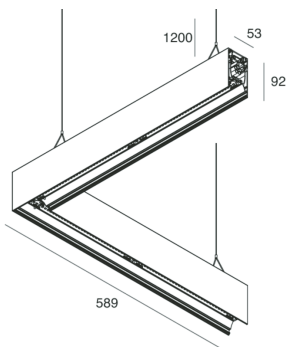

HERO B

108762.21H

novalux
ITALIAN LIGHTING DESIGN SINCE 1948

Features

Use: Indoor
Type of installation: SUSPENDED
Emission: DIRECT/INDIRECT
Colour: CAPPUCCINO
Dimming: DALI
Emergency: NO
L: 589x589mm
A: 53mm
H: 92mm
Made in: ITALY
Warranty: 5 years
Weight: 3.3kg