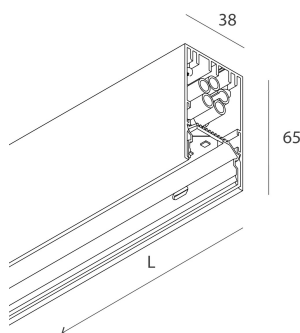

LUCKY MINI

103516.02H

novalux

ITALIAN LIGHTING DESIGN SINCE 1948

Features

Use: Indoor
Type of installation: SUSPENDED, CEILING MOUNTED
Emission: DIRECT
Optics: OPAL
Colour: BLACK
Dimming: PUSH, DALI
Emergency: NO
L: 1600mm
A: 38mm
H: 65mm
Made in: ITALY
Warranty: 5 years
Weight: 2.86kg