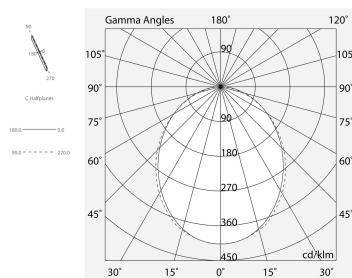

LUCKY MINI

103516.02H

novalux

ITALIAN LIGHTING DESIGN SINCE 1948

Features

Use: Indoor
Type of installation: SUSPENDED, CEILING MOUNTED
Emission: DIRECT
Optics: OPAL
Colour: BLACK
Dimming: PUSH, DALI
Emergency: NO
L: 1600mm
A: 38mm
H: 65mm
Made in: ITALY
Warranty: 5 years
Weight: 2.86kg

Tech data

Luminaire input power: 27.3W
Luminaire luminous flux: 2292lm
IP: 40
Insulation class: I
Supply voltage: 220-240V 50/60Hz
SELV: Si

Source

Light source: LED
Source power: 23W
Source luminous flux: 3978lm
Colour temperature: 4000K
CRI: >80
Colour tolerance: 3 Step MacAdam
LED lifespan: 50000h L80 B20