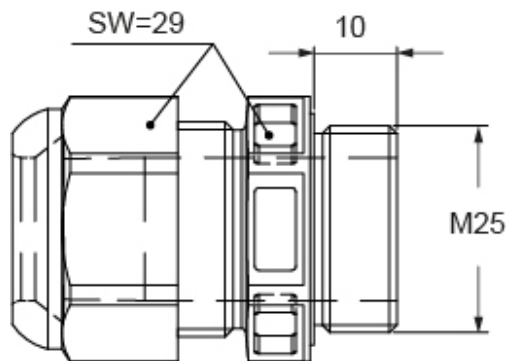

Part number

AW M25IJ

Complete cable gland, M25, grey colour

Product description

Product type	Complete cable gland
Cable entry	M25
Specification	For diameter 9-17 mm

Further technical details

Weight	17,50 g
---------------	---------

General ordering information

EAN13 code	8015747264471
eCl@ss 8.1	27149109
ETIM 7.0	EC000441

Packaging Information

Sub-packaging weight	0,88 kg
Sub-packaging description	Plastic packaging
Sub-packaging quantity	50 Pcs
Sub-packaging EAN barcode	8015747264501

Part number

AW M25IJ

Catalogue drawings

Notes

Dimensions shown in mm are not binding and may be changed without notice.
