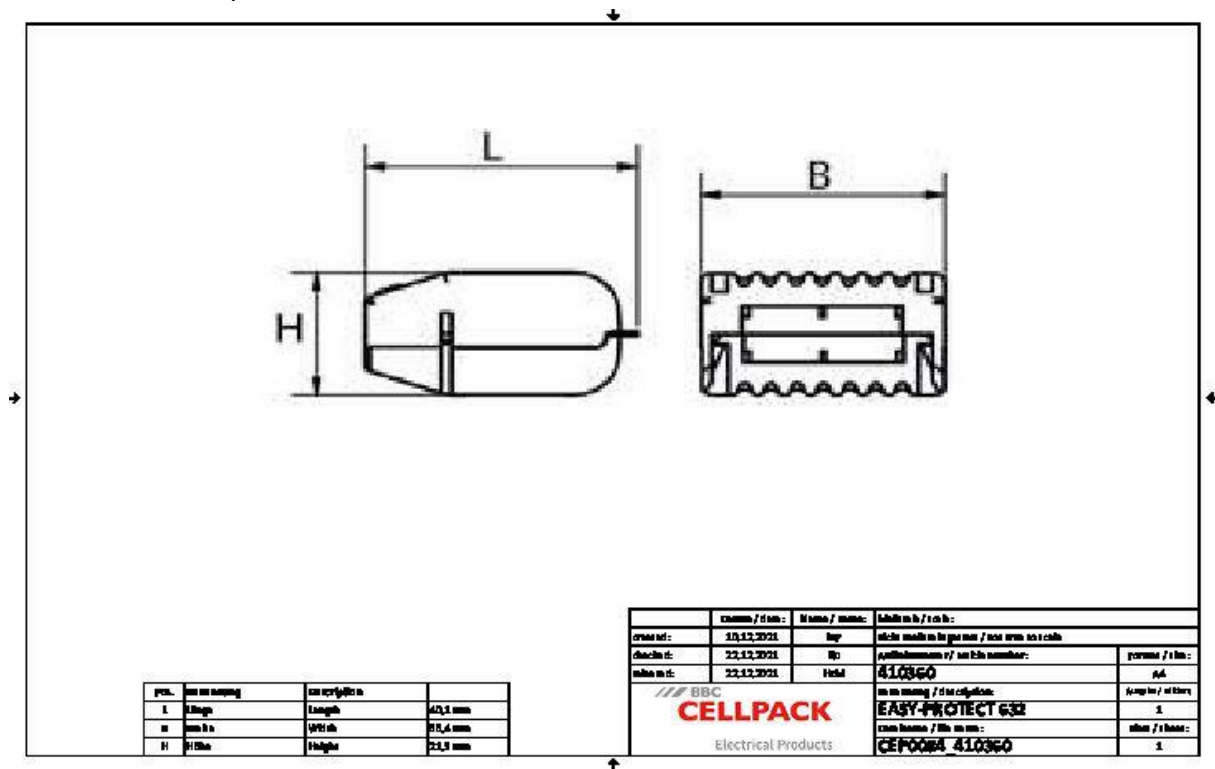

Nom de l'article	EASY-PROTECT 632
Numéro d'article	410360
Niveau de tension	U0/U (Um) 0,6/1 (1,2) kV
Norme	EN 60998-2
Housing type	6
Number of housing	1 Pièces
Connector type	221-612
Number of connector	3 Pièces
Longueur L	40.1 m
Largeur B	66.4 mm
Hauteur H	21.3 mm
Nominal cross section min	0.5 mm <sup>2</sup>
Nominal cross section max	6 mm <sup>2</sup>
IP protection class	IPX8
IP protection class (associated standard)	IEC 60529
Housing colour	noir
Matériau du boîtier	Polypropylène
Closure type	Enclenchement
Wiring direction	Unilatéral
Couleur de gel	Jaunâtre translucide
Matériau du gel	Polyuréthane
Voltage range	450 V
Voltage range (associated standard)	IEC 60998-2
Flammability class housing	V2
Flammability class housing (associated standard)	UL 94
Rated surge voltage	4 kV
Rated surge voltage (associated standard)	IEC 60998-2
Rated current	32 A
Rated current WAGO Klemme 221	41 A
Rated current (associated standard)	IEC 60998-2