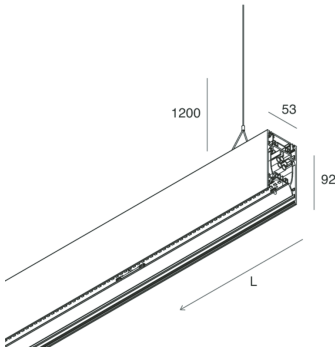

## Features

Use: Indoor  
Type of installation: SUSPENDED  
Emission: DIRECT/INDIRECT  
Optics: OPAL  
Colour: WHITE  
Dimming: DALI  
Emergency: NO  
L: 2800mm  
A: 53mm  
H: 92mm  
Made in: ITALY  
Warranty: 5 years  
Weight: 10kg