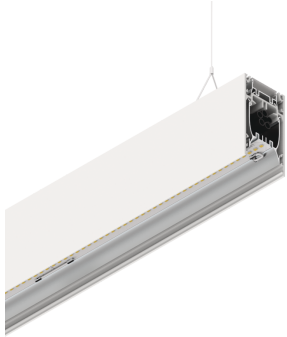

## Features

Use: Indoor  
Type of installation: SUSPENDED  
Emission: DIRECT/INDIRECT  
Optics: OPAL  
Colour: WHITE  
Dimming: DALI  
Emergency: NO  
L: 2800mm  
A: 53mm  
H: 92mm  
Made in: ITALY  
Warranty: 5 years  
Weight: 10kg