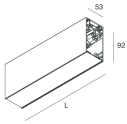

HERO B

108750.01H + 108907.99

novalux
ITALIAN LIGHTING DESIGN SINCE 1948

COMPLETION ACCESSORIES

HERO B: MOD.CIECO 250 BIA

1087A3.01