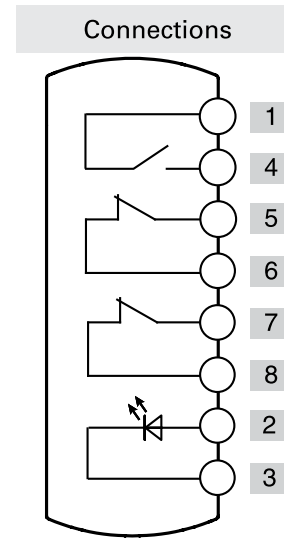

Illuminated  
button  
spring-return

Emergency  
push button

	Contacts	Diagram
Device 1	1NO	
Device 2	2NC	

Connector	M12 with 8 pole at the bottom	
-----------	----------------------------------	--