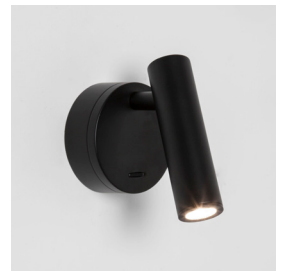

ENNA SURFACE LED

astro

GENERAL

LOCATION:	Interior
CLASS:	CE (Class 1)
IP RATING:	IP20
BATHROOM ZONE:	Zone 3
VOLTAGE:	Mains 230V
INSTALLATION ORIENTATION:	Wall Mount - Vertical
MAIN MATERIAL:	Metal - Aluminium
DIMENSIONS:	H: 110mm D: 155mm Ø: 80mm
CUT OUT HOLE:	-
RECESS DEPTH:	-
FIRE RATING:	-
CABLE LENGTH:	-
GROSS WEIGHT:	0.60Kg

LAMP

LIGHT SOURCE:	High Power LED
MAXIMUM WATTAGE:	4.5W
LAMP INCLUDED:	Yes (Integral)
MAXIMUM LAMP LENGTH:	-
LUMINOUS FLUX:	111.44 lm
COLOUR TEMP:	2700K
CRI:	90
R9:	15.1
MACADAM ELLIPSE:	3-Step
TILT ADJUSTABLE ANGLE:	90°
ROTATION ADJUSTABLE ANGLE:	330°
AVERAGE LIFESPAN:	60,000hrs
L70:	>60,000hrs
BEAM ANGLE:	To Be Advised

ADDITIONAL INFORMATION:

SHADE INCLUDED:	-
SHADE/DIFFUSER MATERIAL:	-
SHADE/DIFFUSER FINISH:	-
F MARK:	-

CODE: 1058013 (7357)
FINISH: MATT NICKEL

CODE: 1058014 (7358)
FINISH: POLISHED CHROME

CODE: 1058015 (7359)
FINISH: MATT WHITE

CODE: 1058027 (7499)
FINISH: MATT BLACK

CODE: 1058084 (8258)
FINISH: BRONZE

CODE: 1058108 (8481)
FINISH: MATT GOLD

Please note that some dimensions may vary slightly due to manufacturing tolerances, this includes cable entry and fixing holes