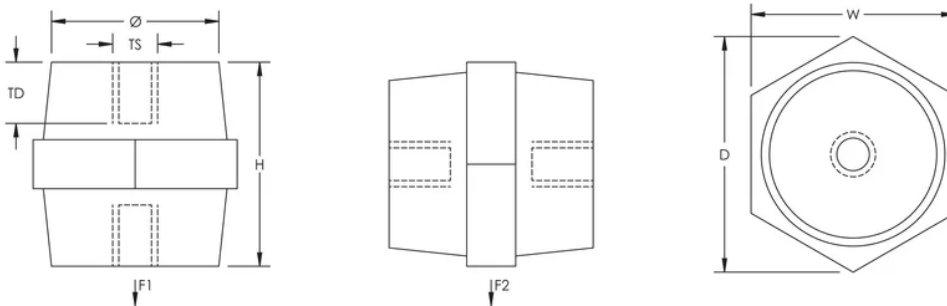

Dielectric Strength, IEC 61439,1: 3500 VAC à 1-min

Dielectric Strength, UL: 1500

Insulation Voltage: 1000; 1500

Height: 30-mm

Hex Width: 30-mm

Depth: 34-mm

Thread Size: M6

Thread Depth: 8-mm

Diameter: 26-mm

Static Load 1: 6000 N

Static Load 2: 3000 N

Unit Weight: 0,03-kg

ADDITIONAL PRODUCT DETAILS

Les distances d'amorçage et la distance minimale doivent être conformes à la norme d'application concernée.

DIAGRAMS

AVERTISSEMENT

Les produits nVent doivent être installés et utilisés conformément aux consignes figurant dans les fiches d'instructions et les documents de formation des produits nVent. Les fiches d'instructions sont disponibles à l'adresse suivante: www.nvent.com et auprès de votre représentant du service client nVent. Une mauvaise installation, une utilisation incorrecte, une application erronée ou toute autre forme de non-respect scrupuleux des instructions et avertissements de nVent peuvent entraîner un dysfonctionnement du produit, des dommages matériels, des lésions corporelles graves et le décès et/ou annuler votre garantie.