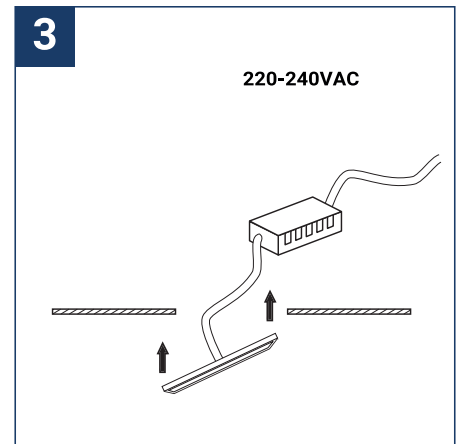

Ref : 77724-77725-77726-77728