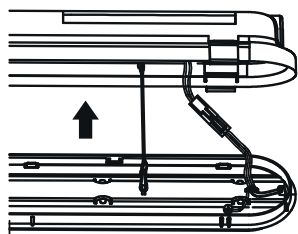

Close the diffuser / Fermer le diffuseur