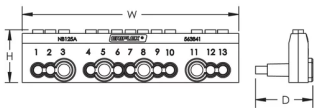

Line Side Stranded Wire Size - Ferrule: 10 - 25-mm²

Load Side Number of Connections: 10

Load Side Compact Stranded Wire Size: 2,5 - 16 mm²

Load Side Stranded Wire Size - Ferrule: 1,5 - 16-mm²

Depth: 41,4-mm

Height: 34,3-mm

Width: 170-mm

Unit Weight: 0,2-kg

For Use With: TD-160A (563200); TD-160AL (563990)

Flammability Rating: UL® 94V-0

Complies With: IEC® 60947-7-1

DIAGRAMS

AVERTISSEMENT

Les produits nVent doivent être installés et utilisés conformément aux consignes figurant dans les fiches d'instructions et les documents de formation des produits nVent. Les fiches d'instructions sont disponibles à l'adresse suivante: www.nvent.com et auprès de votre représentant du service client nVent. Une mauvaise installation, une utilisation incorrecte, une application erronée ou toute autre forme de non-respect scrupuleux des instructions et avertissements de nVent peuvent entraîner un dysfonctionnement du produit, des dommages matériels, des lésions corporelles graves et le décès et/ou annuler votre garantie.

Amérique du Nord

+1.800.753.9221

Option 1 – Customer Care

Option 2 – Technical Support

Europe

Netherlands:

+31 800-0200135

France:

+33 800 901 793

Europe

Germany:

800 1890272

Other Countries:

+31 13 5835404