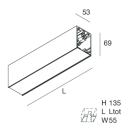

COMPLETION ACCESSORIES

HERO: MOD.CIECO 250 NE

108676.02