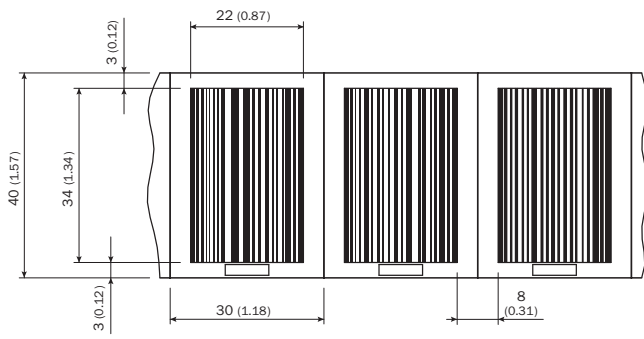

Bar code tape

Ordering information

Type	Part no.
Bar code tape	5324109

Other models and accessories → www.sick.com/

Detailed technical data

Technical specifications

Accessory group	Codes
Accessory family	Positioning codes
Description	30 mm, height: 40 mm, measuring range: 380 m ... 400 m ⁶

Dimensional drawing (Dimensions in mm (inch))

SICK AT A GLANCE

SICK is one of the leading manufacturers of intelligent sensors and sensor solutions for industrial applications. A unique range of products and services creates the perfect basis for controlling processes securely and efficiently, protecting individuals from accidents and preventing damage to the environment.