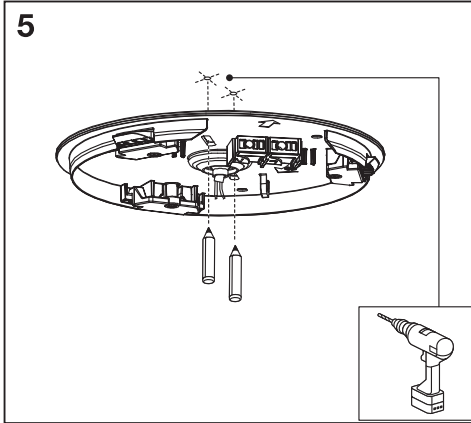

# ORBIS ULTRA SLIM BACKLIGHT

1100g   
 4058075752764  
 4058075752801

1x 

460g   
 4058075752719  
 4058075752788

2x  2x 

mm

	H	Ø
UL SLIM BL 235 RGBTW WT	27	235
UL SLIM BL 400 RGBTW WT	27	400
UL SLIM BL 235 RGBTW BK	27	235
UL SLIM BL 400 RGBTW BK	27	400

1

ON  
OFF

ON ON ON  
OFF OFF OFF

↑ ON  
↓ OFF

2

3

4

a

b

4.5mm

11

	EAN	This product contains a light source of energy efficiency class	Contained Light Source
SMART ORBIS UL SLIM BL 235 RGBTW WT	4058075752719	E	contains light source 
SMART ORBIS UL SLIM BL 400 RGBTW WT	4058075752764	E	contains light source 
SMART ORBIS UL SLIM BL 235 RGBTW BK	4058075752788	E	contains light source 
SMART ORBIS UL SLIM BL 400 RGBTW BK	4058075752801	E	contains light source 