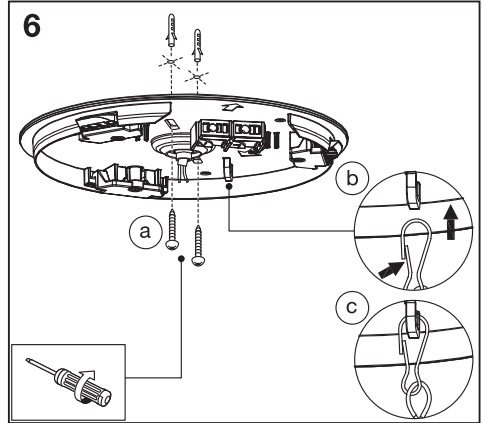

1

ON  
OFF

ON ON ON  
OFF OFF OFF

↑ ON  
↓ OFF

2

3

4

a

b

4.5mm

11

	EAN	This product contains a light source of energy efficiency class	Contained Light Source
SMART ORBIS UL SLIM BL 235 RGBTW WT	4058075752719	E	contains light source 
SMART ORBIS UL SLIM BL 400 RGBTW WT	4058075752764	E	contains light source 
SMART ORBIS UL SLIM BL 235 RGBTW BK	4058075752788	E	contains light source 
SMART ORBIS UL SLIM BL 400 RGBTW BK	4058075752801	E	contains light source 