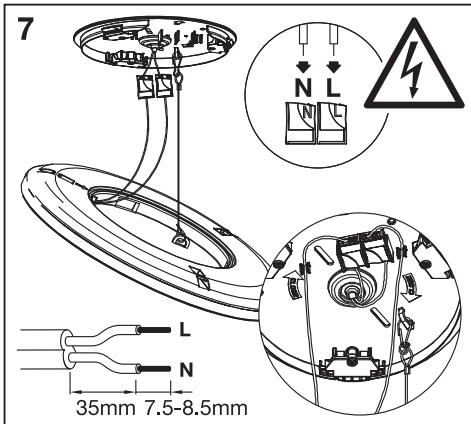

1

ON  
OFF

ON ON ON  
OFF OFF OFF

↑ ON  
↓ OFF

2

3

4

a

b

4.5mm

11

	EAN	This product contains a light source of energy efficiency class	Contained Light Source
SMART ORBIS UL SLIM BL 235 RGBTW WT	4058075752719	E	contains light source 
SMART ORBIS UL SLIM BL 400 RGBTW WT	4058075752764	E	contains light source 
SMART ORBIS UL SLIM BL 235 RGBTW BK	4058075752788	E	contains light source 
SMART ORBIS UL SLIM BL 400 RGBTW BK	4058075752801	E	contains light source 