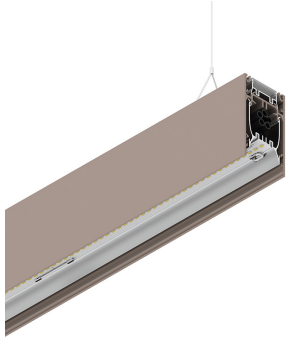

HERO B

108784.21H

novalux
ITALIAN LIGHTING DESIGN SINCE 1948

Features

Use: Indoor
Type of installation: SUSPENDED
Emission: DIRECT/INDIRECT
Colour: CAPPUCCINO
Dimming: PUSH
Emergency: NO
L: 1120mm
A: 53mm
H: 92mm
Made in: ITALY
Warranty: 5 years
Weight: 4kg

Tech data

Luminaire input power: 48.5W
Indirect luminous flux: 2226lm
IP: 40
Insulation class: I
Supply voltage: 220-240V 50/60Hz
SELV: Si

Source

Light source: LED
Source power: 43W
Colour temperature: 4000K
CRI: >90
Colour tolerance: 3 Step MacAdam
LED lifespan: 50000h L80 B20