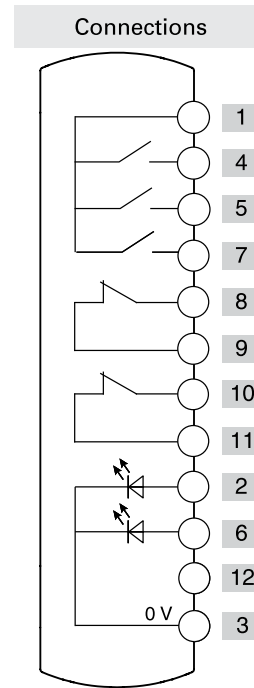

Illuminated button  
spring-return

Closing cap

Emergency push button

	Contacts	Diagram
Device 1	1NO	
Device 2	1NO	
Device 3	2NC+NO	

Connector	M12 with 12 pole at the bottom	
-----------	-----------------------------------	--