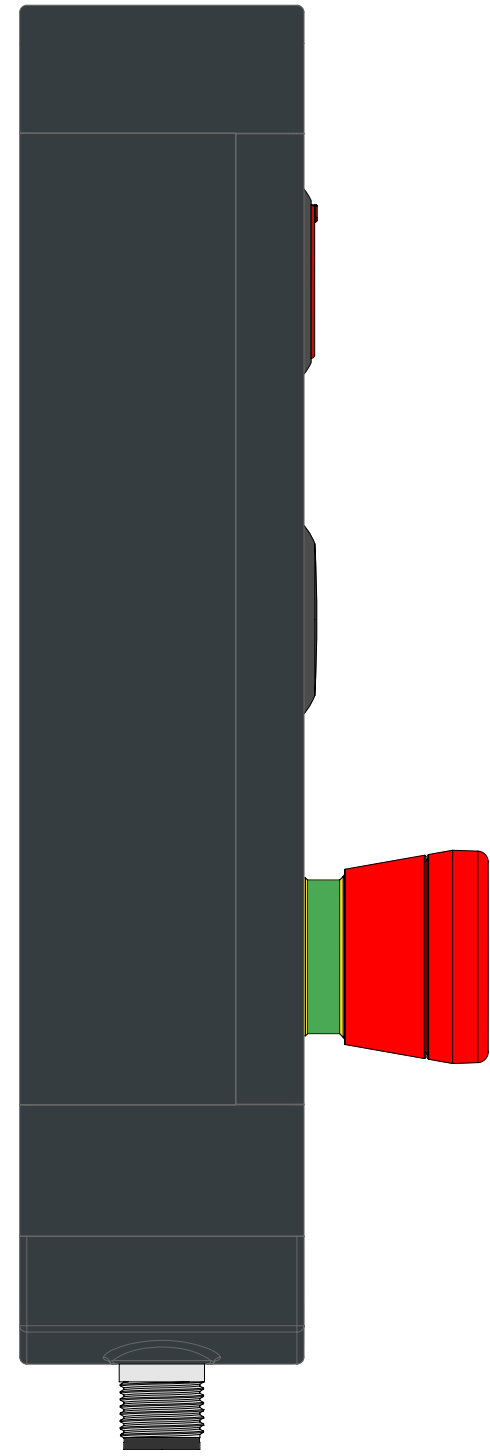

Illuminated button  
spring-return

Closing cap

Emergency push button

	Contacts	Diagram
Device 1	1NO	
Device 2	1NO	
Device 3	2NC+NO	

Connector	M12 with 12 pole at the bottom	
-----------	-----------------------------------	--