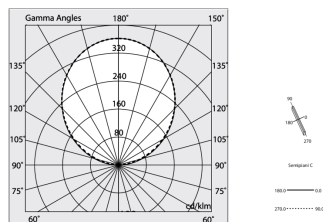

## Features

Use: Indoor  
Type of installation: SUSPENDED  
Emission: INDIRECT  
Optics: OPAL  
Colour: CAPPUCCINO  
Dimming: PUSH  
Emergency: NO  
L: 1120mm  
A: 53mm  
H: 92mm  
Made in: ITALY  
Warranty: 5 years  
Weight: 4kg