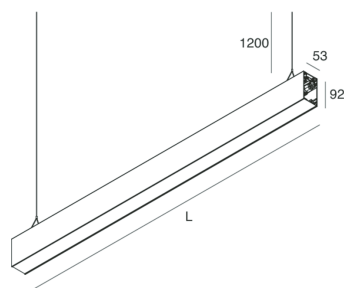

## Features

Use: Indoor  
Type of installation: SUSPENDED  
Emission: INDIRECT  
Optics: OPAL  
Colour: CAPPUCCINO  
Dimming: PUSH  
Emergency: NO  
L: 1120mm  
A: 53mm  
H: 92mm  
Made in: ITALY  
Warranty: 5 years  
Weight: 4kg

## Tech data

Luminaire input power: 20W  
Luminaire luminous flux: 2123lm  
IP: 40  
Insulation class: I  
Supply voltage: 220-240V 50/60Hz  
SELV: Si