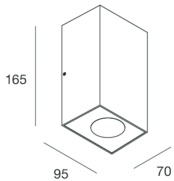

Compliance

CEI EN 60598-1:2015 + A11:2009. IEC 60598-2:2015 2-1

[View more product info](#)

Novalux S.r.l. via Marzabotto, 2 40050 Funo di Argelato (BO) Italy
Tel: +39 051 860558 · Fax +39 051 6647859 · Mail: info@novalux.it · VAT number 00536541204 · novalux.com
Company subject to the management and coordination by SLV GmbH

This technical data sheet is owned by Novalux S.r.l., all rights reserved. Novalux S.r.l. reserves the right to make changes without prior notice.