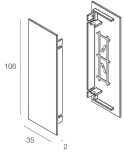

RECTA

111411.01

novalux
ITALIAN LIGHTING DESIGN SINCE 1948

COMPLETION ACCESSORIES

RECTA: COPPIA TESTATE BI

111428.01