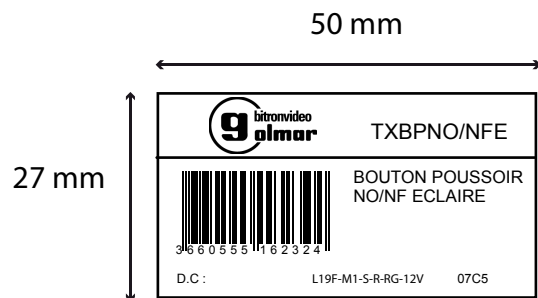

L19F-M1-S-R-RG-12V

user manual

sticker