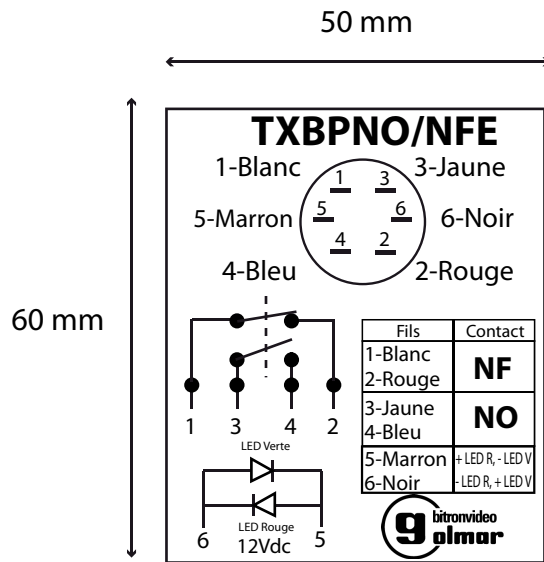

L19F-M1-S-R-RG-12V

user manual

sticker