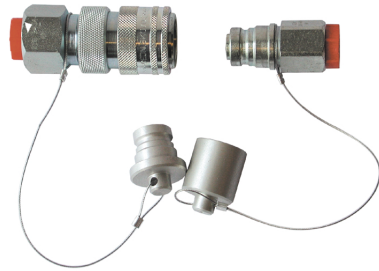

Last modification date
06/21/2022

RMN-F38NPT

Quick hydraulic couplings

Series: RF-RM

Network Type: [%NetworkTypeFR%]
Network Type: [%NetworkTypeFR%]

Hydraulic quick couplings ball lock.

Capacity

Characteristics