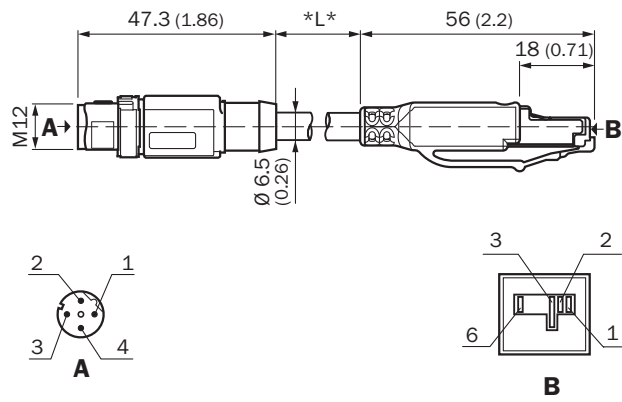

Dimensional drawing (Dimensions in mm (inch))