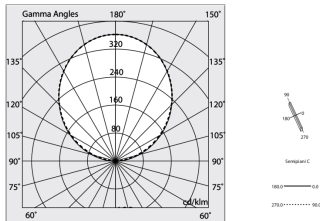

HERO B

1087B8.21H

novalux
ITALIAN LIGHTING DESIGN SINCE 1948

Features

Use: Indoor
Type of installation: SUSPENDED
Emission: INDIRECT
Optics: OPAL
Colour: CAPPUCCINO
Dimming: DALI
Emergency: NO
L: 1120mm
A: 53mm
H: 92mm
Made in: ITALY
Warranty: 5 years
Weight: 4kg

Tech data

Luminaire input power: 20W
Luminaire luminous flux: 2226lm
IP: 40
Insulation class: I
Supply voltage: 220-240V 50/60Hz
SELV: Si

Source

Light source: LED
Source power: 18W
Colour temperature: 4000K
CRI: >90
Colour tolerance: 3 Step MacAdam
LED lifespan: 50000h L80 B20