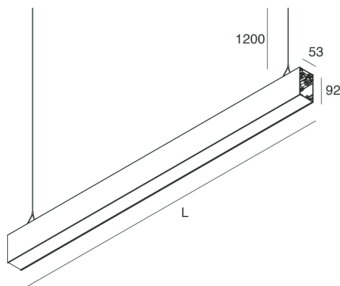

HERO B

1087B8.21H

novalux
ITALIAN LIGHTING DESIGN SINCE 1948

Features

Use: Indoor
Type of installation: SUSPENDED
Emission: INDIRECT
Optics: OPAL
Colour: CAPPUCCINO
Dimming: DALI
Emergency: NO
L: 1120mm
A: 53mm
H: 92mm
Made in: ITALY
Warranty: 5 years
Weight: 4kg

Tech data

Luminaire input power: 20W
Luminaire luminous flux: 2226lm
IP: 40
Insulation class: I
Supply voltage: 220-240V 50/60Hz
SELV: Si

Source

Light source: LED
Source power: 18W
Colour temperature: 4000K
CRI: >90
Colour tolerance: 3 Step MacAdam
LED lifespan: 50000h L80 B20