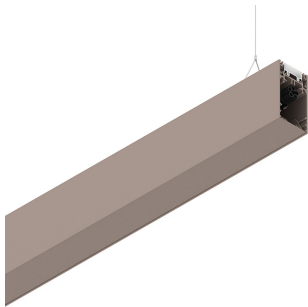

HERO B

1087B8.21H

novalux
ITALIAN LIGHTING DESIGN SINCE 1948

Features

Use: Indoor
Type of installation: SUSPENDED
Emission: INDIRECT
Optics: OPAL
Colour: CAPPUCCINO
Dimming: DALI
Emergency: NO
L: 1120mm
A: 53mm
H: 92mm
Made in: ITALY
Warranty: 5 years
Weight: 4kg