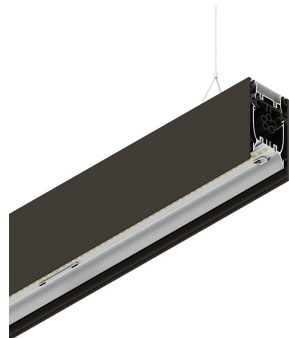

HERO B

108745.20H + 108902.99

novalux
ITALIAN LIGHTING DESIGN SINCE 1948

Features

Use: Indoor
Type of installation: SUSPENDED
Emission: DIRECT/INDIRECT
Optics: OPAL
Colour: CAFFE
Dimming: DALI
Emergency: NO
L: 1400mm
A: 53mm
H: 92mm
Made in: ITALY
Warranty: 5 years
Weight: 5kg