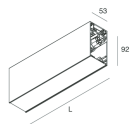

HERO B

108745.20H + 108902.99

novalux
ITALIAN LIGHTING DESIGN SINCE 1948

COMPLETION ACCESSORIES

HERO B: MOD.CIECO 250 CAF

1087A3.20