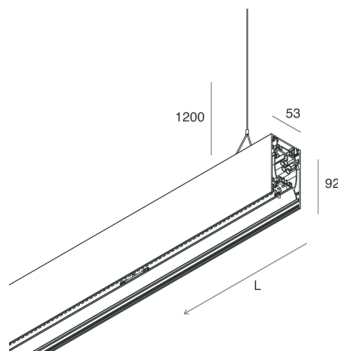

HERO B

108745.20H + 108902.99

novalux
ITALIAN LIGHTING DESIGN SINCE 1948

Features

Use: Indoor
Type of installation: SUSPENDED
Emission: DIRECT/INDIRECT
Optics: OPAL
Colour: CAFFE
Dimming: DALI
Emergency: NO
L: 1400mm
A: 53mm
H: 92mm
Made in: ITALY
Warranty: 5 years
Weight: 5kg