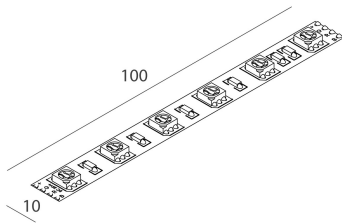

STRIP LED

102605.99

novalux
ITALIAN LIGHTING DESIGN SINCE 1948

Features

Use: Indoor
Dimming: WITH ACCESSORY
Emergency: WITH ACCESSORY
L: 5000mm
A: 10mm
Warranty: 5 years
Weight: 0.15kg

Tech data

IP: 20
Insulation class: III
Supply voltage: 24 Vdc
SELV: No

Source

Light source: LED
Source power: 14.4W/m
Source luminous flux: 556lm
Colour temperature: RGB
LED lifespan: 30000h L70 B20

Compliance

CEI EN 60598-1:2015 + A11:2009. IEC 60598-2:2015 2-1

Standards

Photobiological risk: RISK GROUP 1 Certified fixture in RISK GROUP 1 (Low Risk)-The fixture does not pose a hazard due to normal behavioral limitations on exposure - in accordance with CEI EN 62471:2010-01, IEC TR 62778:2014.

[View more product info](#)

SMD 5050 (60 LED/m)
Biadesivo - sezionabile ogni 100mm (6 LED)
Biadeshesive - cuttable every 100mm (6 LED)

Novalux S.r.l. via Marzabotto, 2 40050 Funo di Argelato (BO) Italy
Tel: +39 051 860558 · Fax +39 051 6647859 · Mail: info@novalux.it · VAT number 00536541204 · novalux.com
Company subject to the management and coordination by SLV GmbH