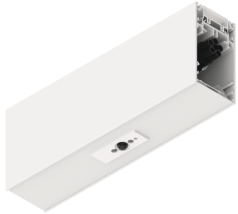

## Features

Use: Indoor  
Type of installation: SUSPENDED  
Colour: WHITE  
Dimming: DALI  
L: 250mm  
A: 53mm  
H: 92mm  
Made in: ITALY  
Warranty: 5 years