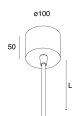

Features

Use: Indoor
 Type of installation: SUSPENDED
 Emission: DIRECT/INDIRECT
 Optics: OPAL
 Colour: WHITE
 Dimming: PUSH, DALI
 Emergency: NO
 L: 800mm
 A: 800mm
 H: 81mm
 Made in: ITALY
 Warranty: 5 years
 Weight: 12.6kg

Standards

Photobiological risk: RISK GROUP 0 Certified fixture in EXEMPT GROUP, in accordance with CEI EN 62471:2010-01, IEC TR 62778:2014.

[View more product info](#)

MOUNTING ACCESSORIES

ROTO: ALIMENTAZIONE L1200 5P. BIA.

104424.01

ROTO: ALIMENTAZIONE L3000 5P. BIA.

104426.01

ROTO: D=800 KIT 4 SOSP. L3000

104428.99
