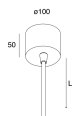

MOUNTING ACCESSORIES

ROTO: ALIMENTAZIONE L1200 5P. BIA.

104424.01