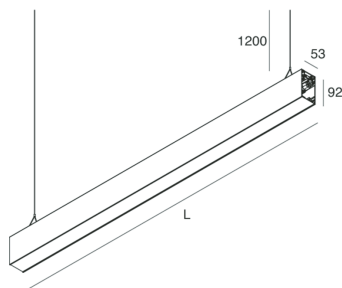

HERO B

1087B7.02H

novalux
ITALIAN LIGHTING DESIGN SINCE 1948

Features

Use: Indoor
Type of installation: SUSPENDED
Emission: INDIRECT
Optics: OPAL
Colour: BLACK
Dimming: DALI
Emergency: NO
L: 1120mm
A: 53mm
H: 92mm
Made in: ITALY
Warranty: 5 years
Weight: 4kg

Tech data

Luminaire input power: 20W
Luminaire luminous flux: 2123lm
IP: 40
Insulation class: I
Supply voltage: 220-240V 50/60Hz
SELV: Si

Source

Light source: LED
Source power: 18W
Colour temperature: 3000K
CRI: >90
Colour tolerance: 3 Step MacAdam
LED lifespan: 50000h L80 B20