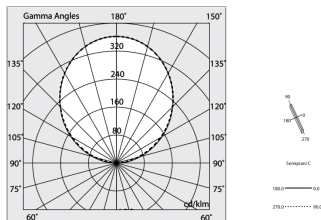

HERO B

1087B7.02H

novalux
ITALIAN LIGHTING DESIGN SINCE 1948

Features

Use: Indoor
Type of installation: SUSPENDED
Emission: INDIRECT
Optics: OPAL
Colour: BLACK
Dimming: DALI
Emergency: NO
L: 1120mm
A: 53mm
H: 92mm
Made in: ITALY
Warranty: 5 years
Weight: 4kg

Tech data

Luminaire input power: 20W
Luminaire luminous flux: 2123lm
IP: 40
Insulation class: I
Supply voltage: 220-240V 50/60Hz
SELV: Si

Source

Light source: LED
Source power: 18W
Colour temperature: 3000K
CRI: >90
Colour tolerance: 3 Step MacAdam
LED lifespan: 50000h L80 B20